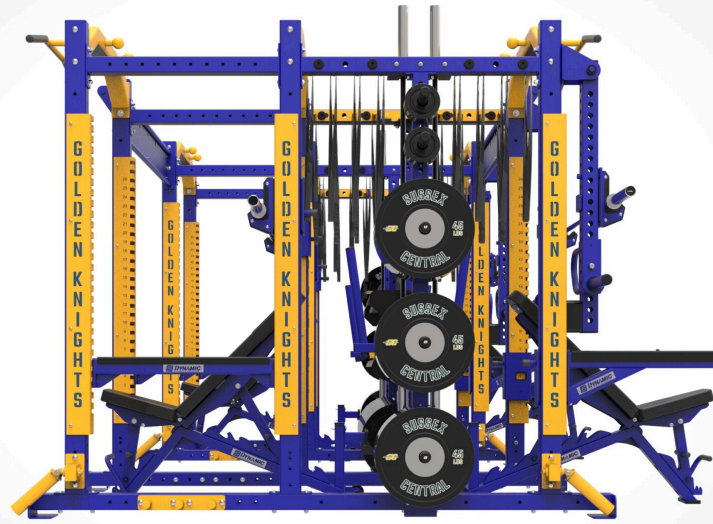

MyDynamicFitness.com