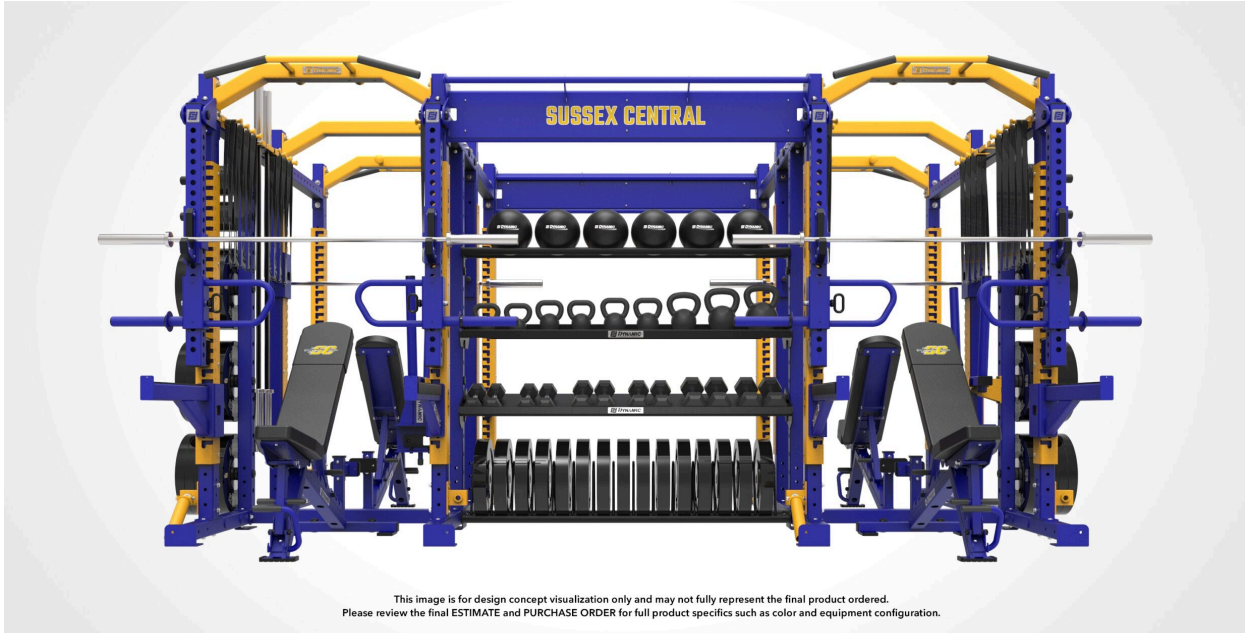

MyDynamicFitness.com