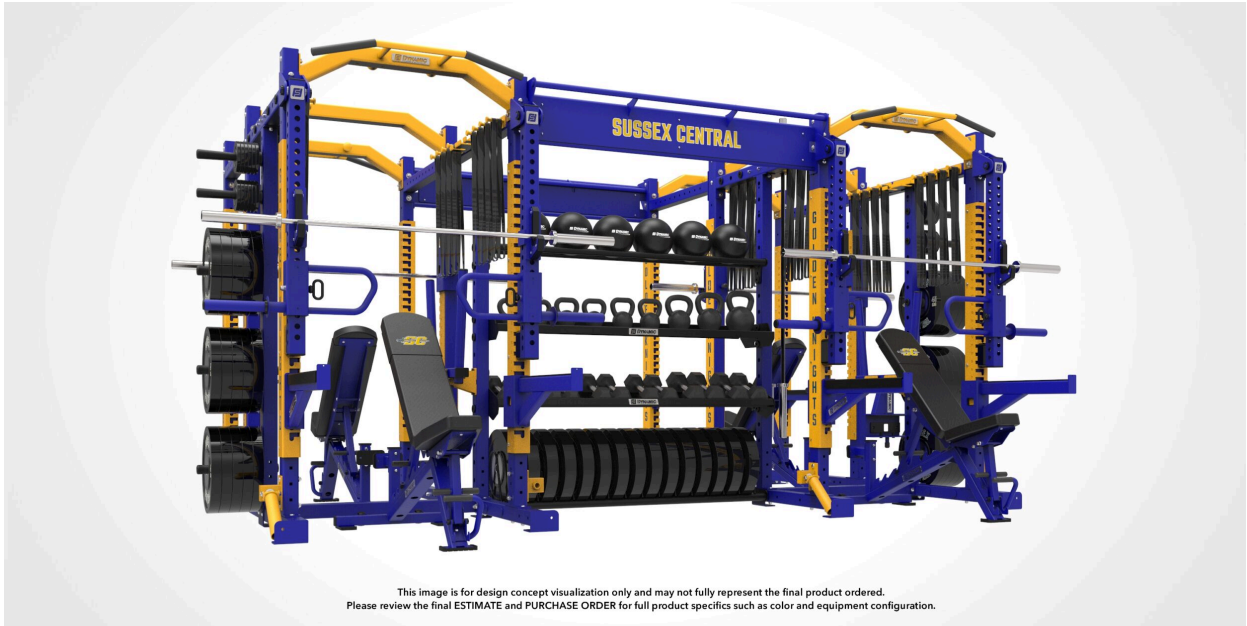

MyDynamicFitness.com