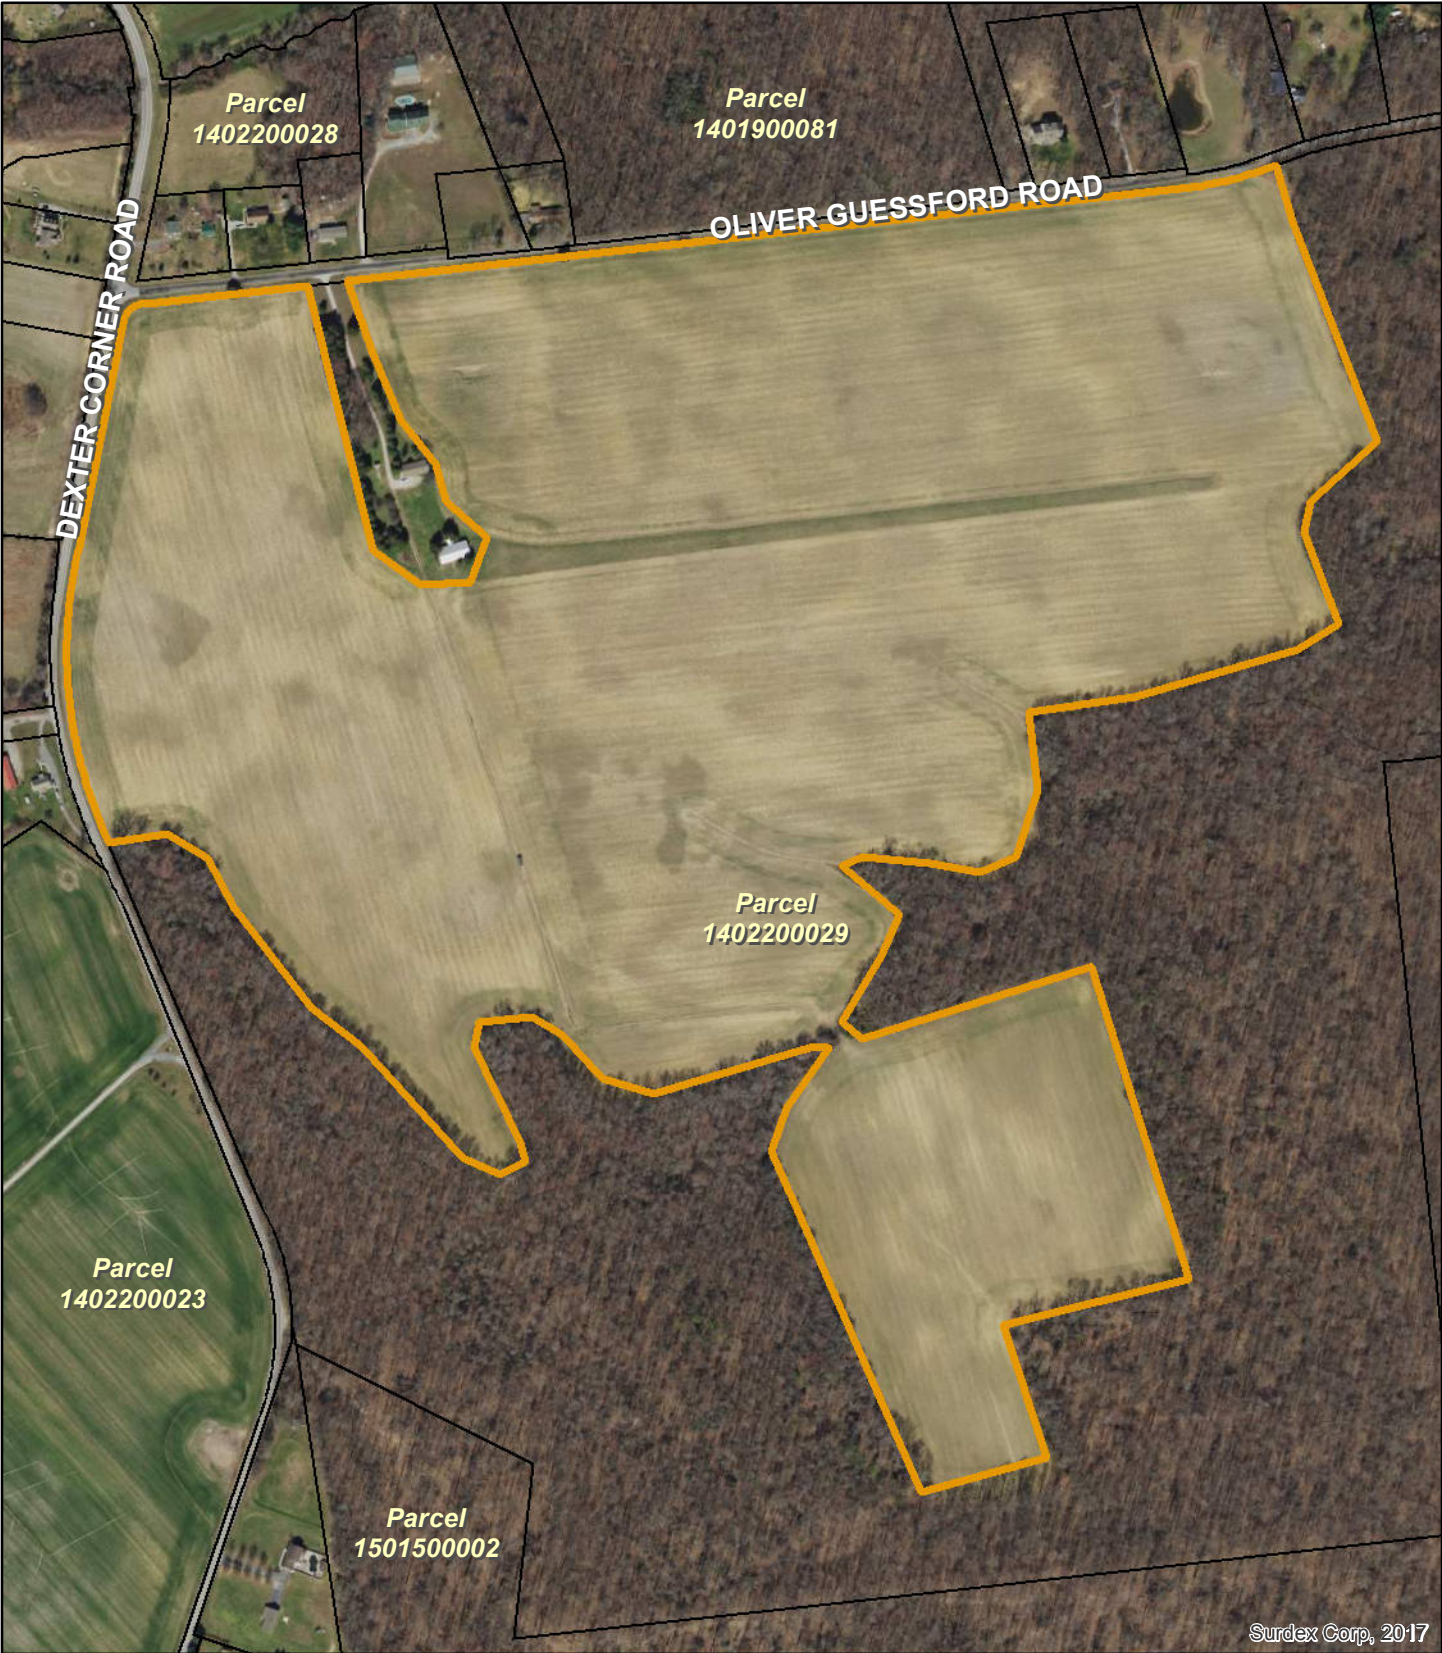

Exhibit 1

Surdex Corp, 2017

Hesseltine Farm Lease

149 Tillable Acres

Legend

-  Agriculture Lease Area
-  State Parcels