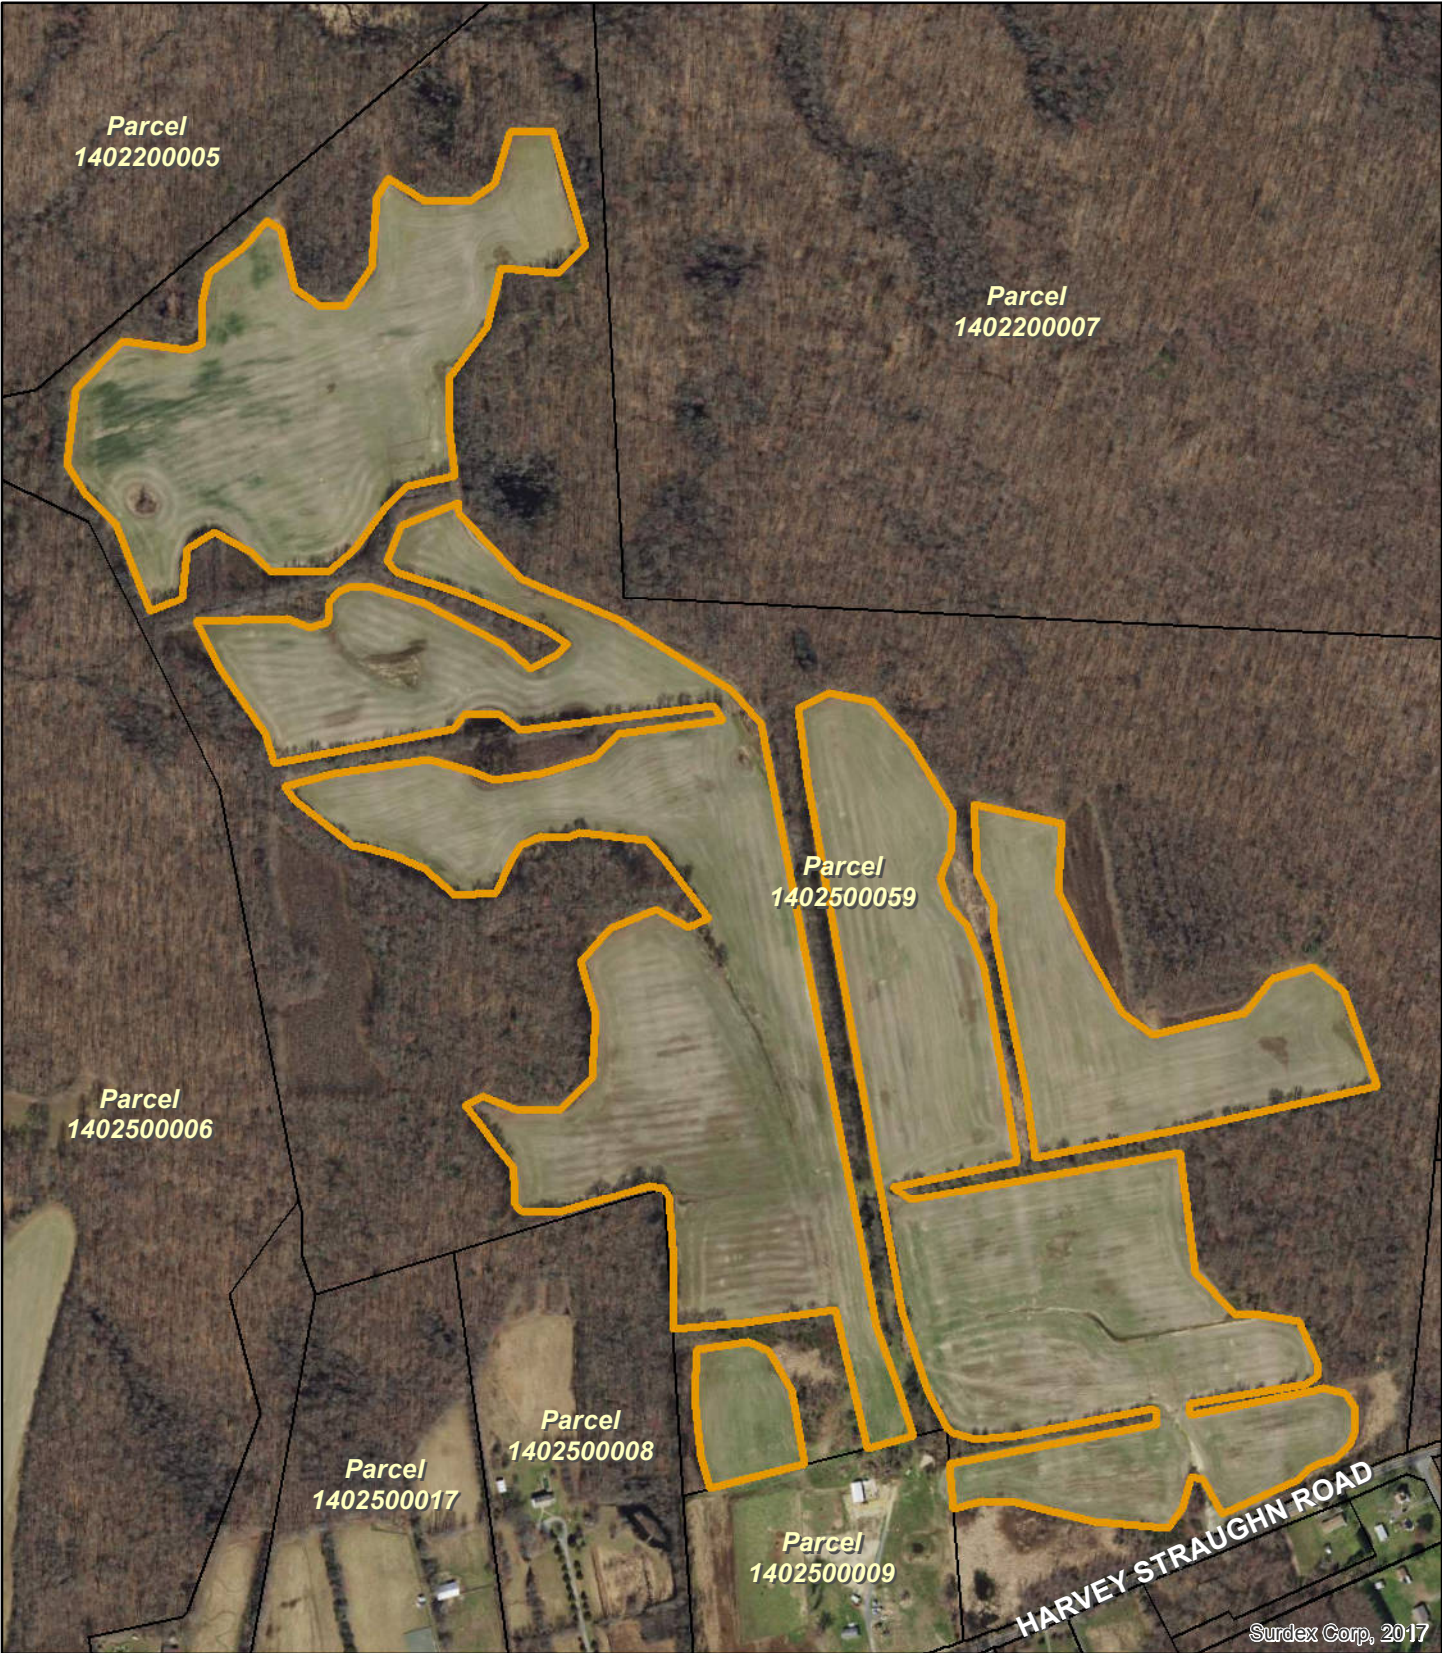

# Exhibit 1

## Gonce Farm Lease 114 Tillable Acres

### Legend

-  Agriculture Lease Area
-  State Parcels